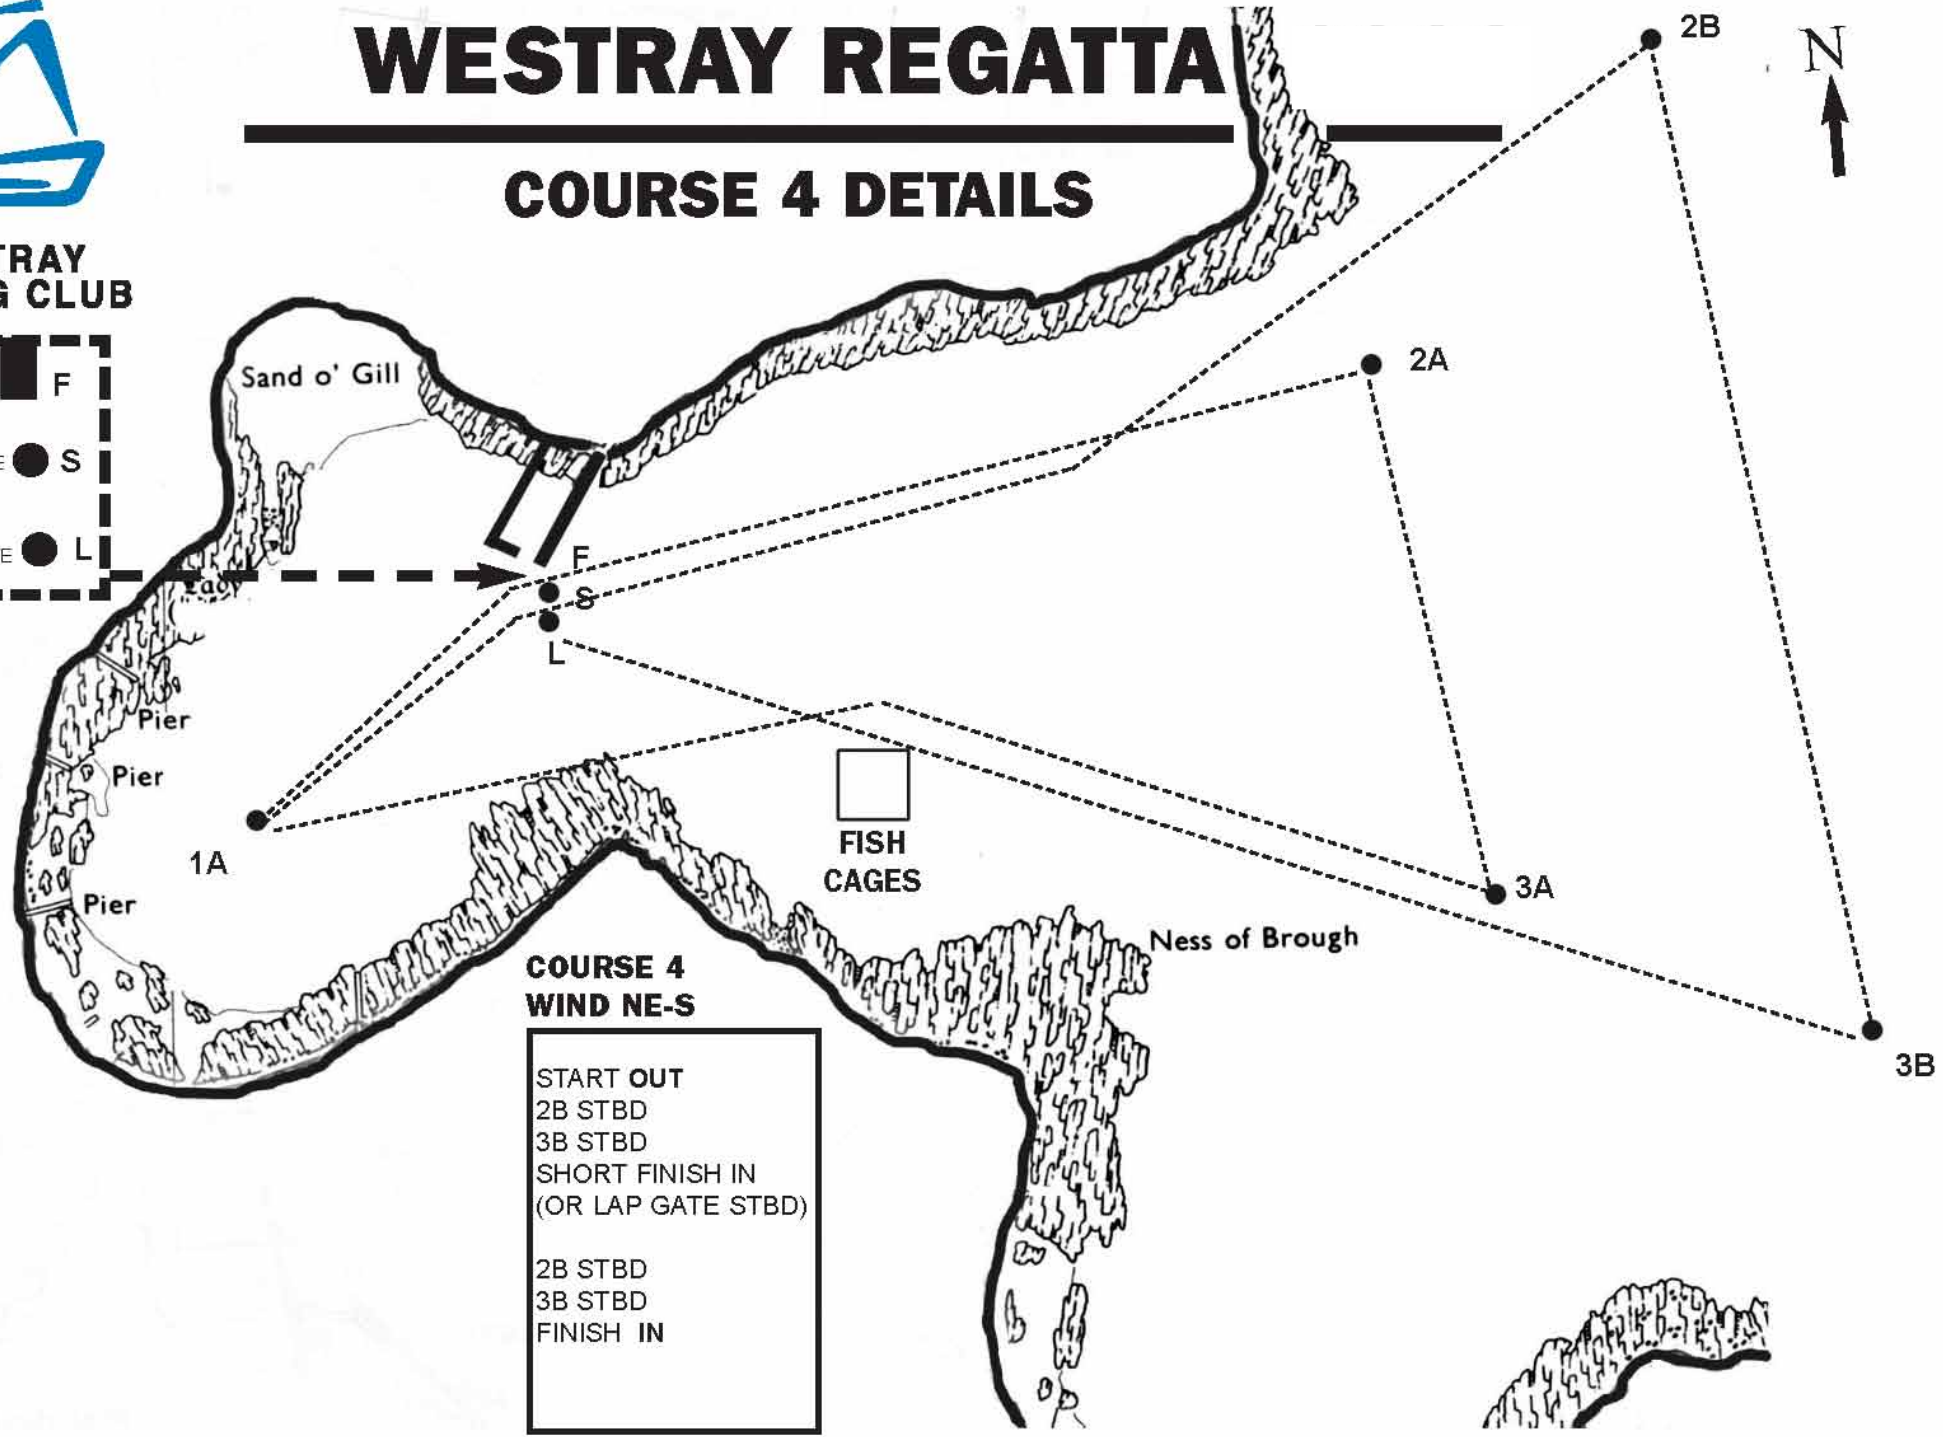

**WESTRAY
SAILING CLUB**

WESTRAY REGATTA

COURSE 4 DETAILS

COURSE 4
WIND NE-S

START OUT
2B STBD
3B STBD
SHORT FINISH IN
(OR LAP GATE STBD)

2B STBD
3B STBD
FINISH IN